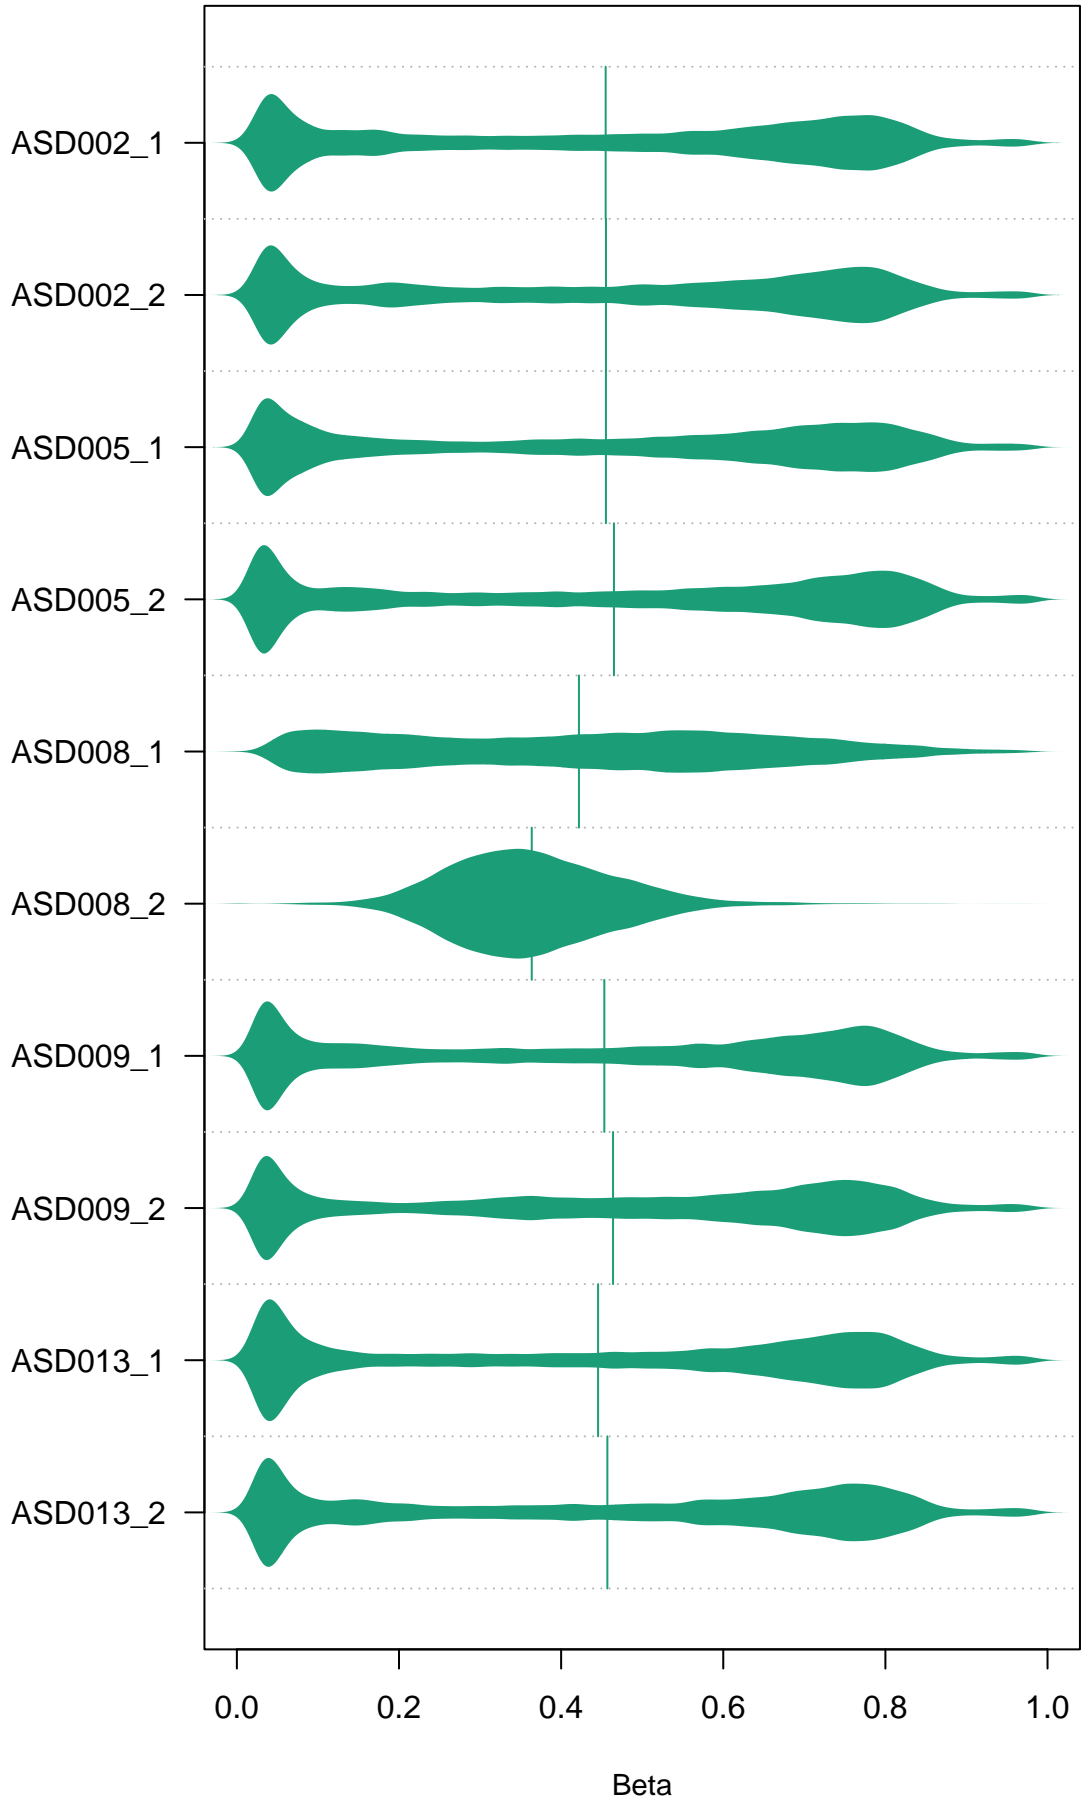

Beta

Beta

Control: BISULFITE CONVERSION I

Control: BISULFITE CONVERSION II

Control: EXTENSION

Control: HYBRIDIZATION

Control: NON-POLYMORPHIC

Control: SPECIFICITY I

Control: SPECIFICITY II

Control: TARGET REMOVAL