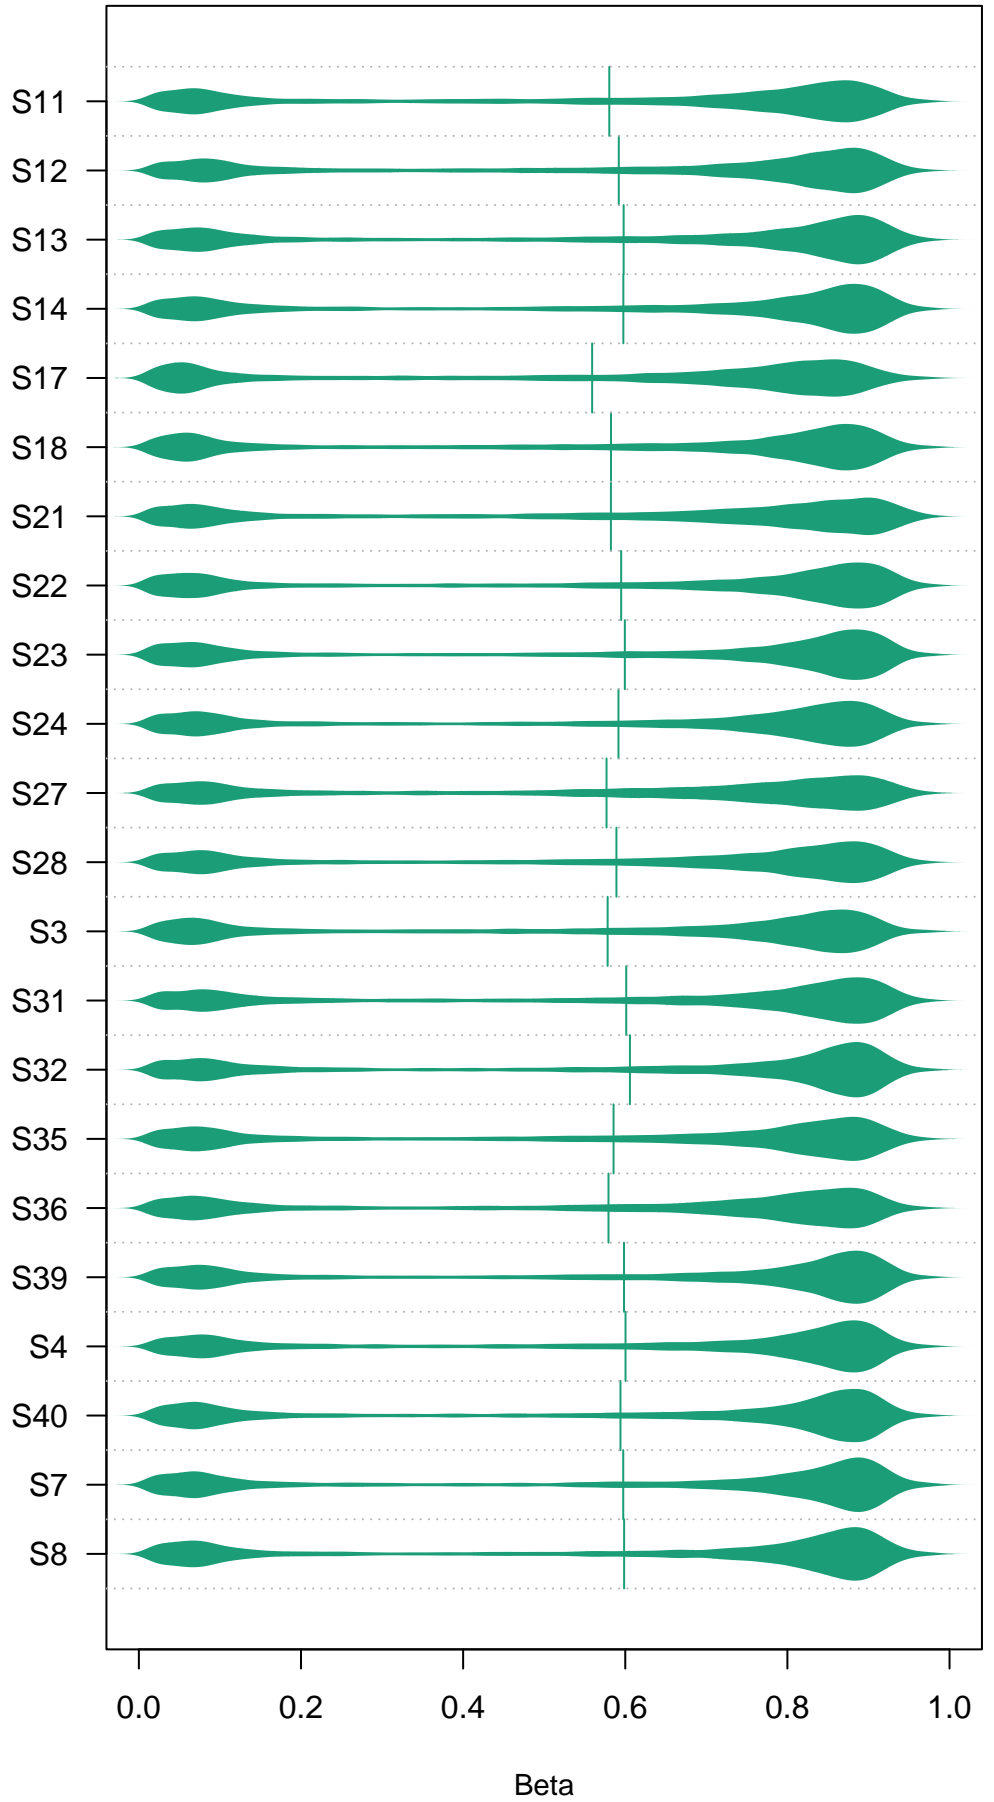

Beta

Beta

Control: BISULFITE CONVERSION I

Control: BISULFITE CONVERSION II

Control: EXTENSION

Control: HYBRIDIZATION

Control: NON-POLYMORPHIC

Control: SPECIFICITY I

Control: SPECIFICITY II

Control: TARGET REMOVAL