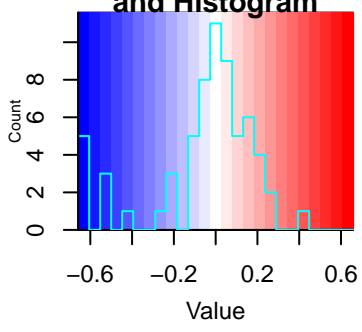

Color Key and Histogram

4way