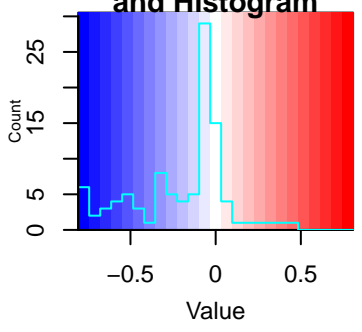

Color Key and Histogram

t0 CRP