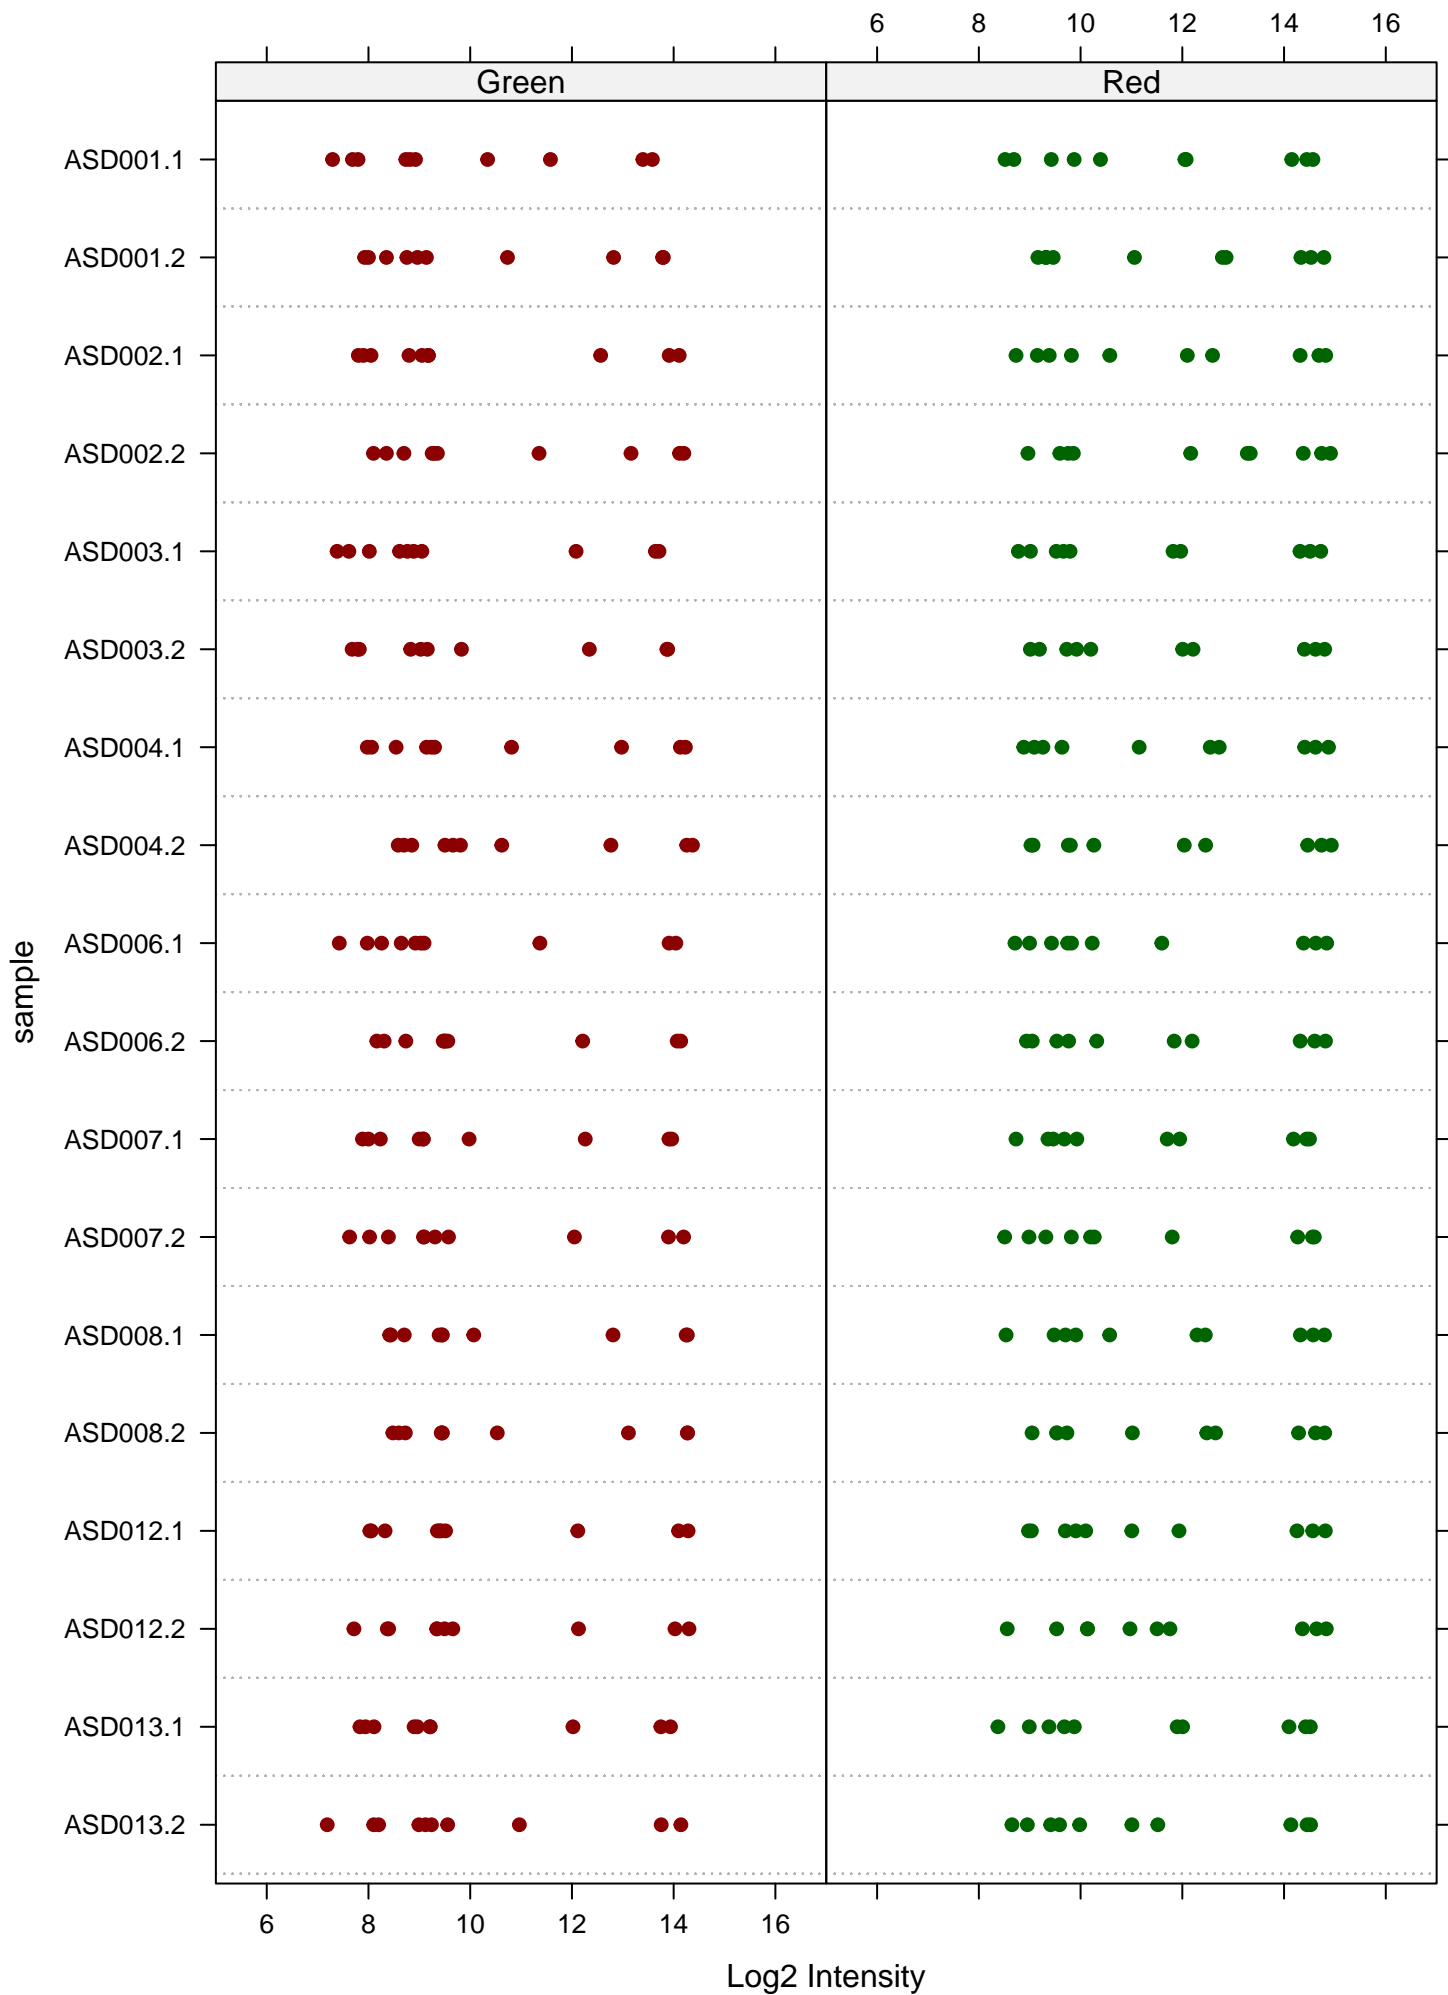

Beta

Beta

Control: BISULFITE CONVERSION I

Control: BISULFITE CONVERSION II

Control: EXTENSION

Control: HYBRIDIZATION

Control: NON-POLYMORPHIC

Control: SPECIFICITY I

Control: SPECIFICITY II

Control: TARGET REMOVAL