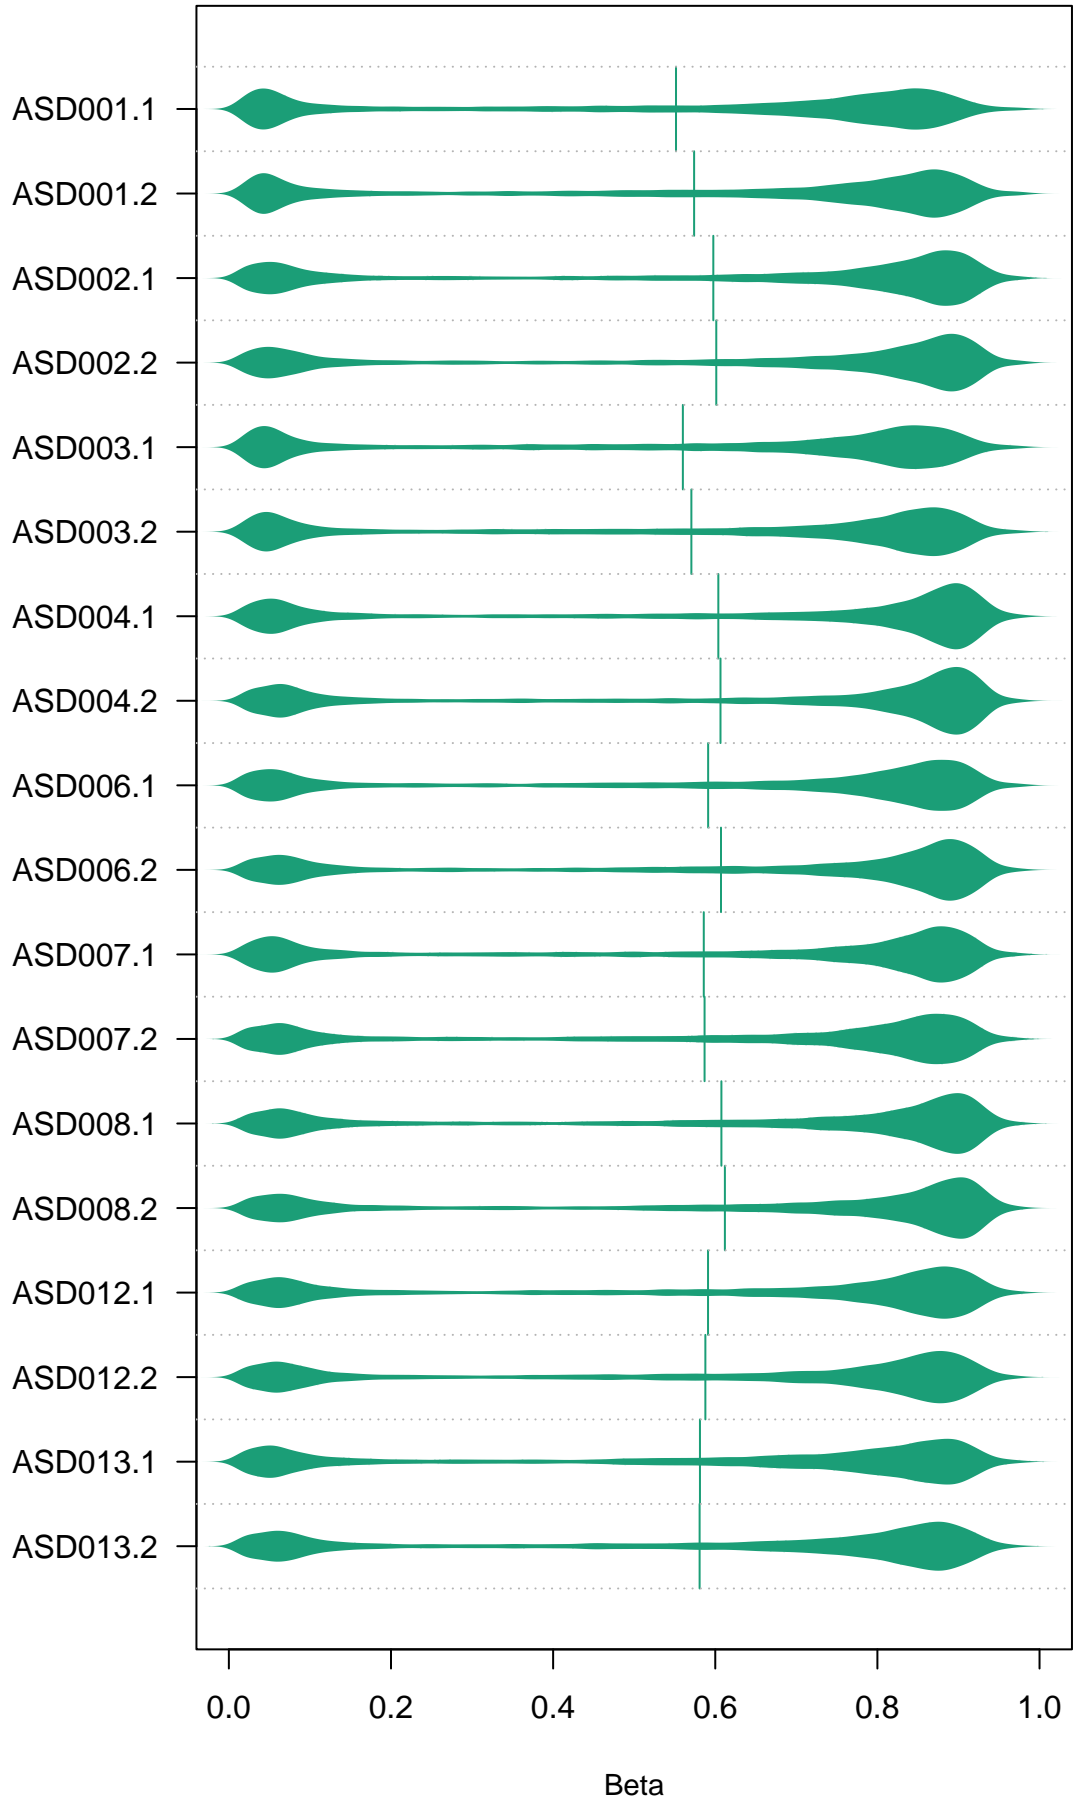

Beta

Beta

Control: BISULFITE CONVERSION I

Control: BISULFITE CONVERSION II

Control: EXTENSION

Control: HYBRIDIZATION

Control: NON-POLYMORPHIC

Control: SPECIFICITY I

Control: SPECIFICITY II

Control: TARGET REMOVAL