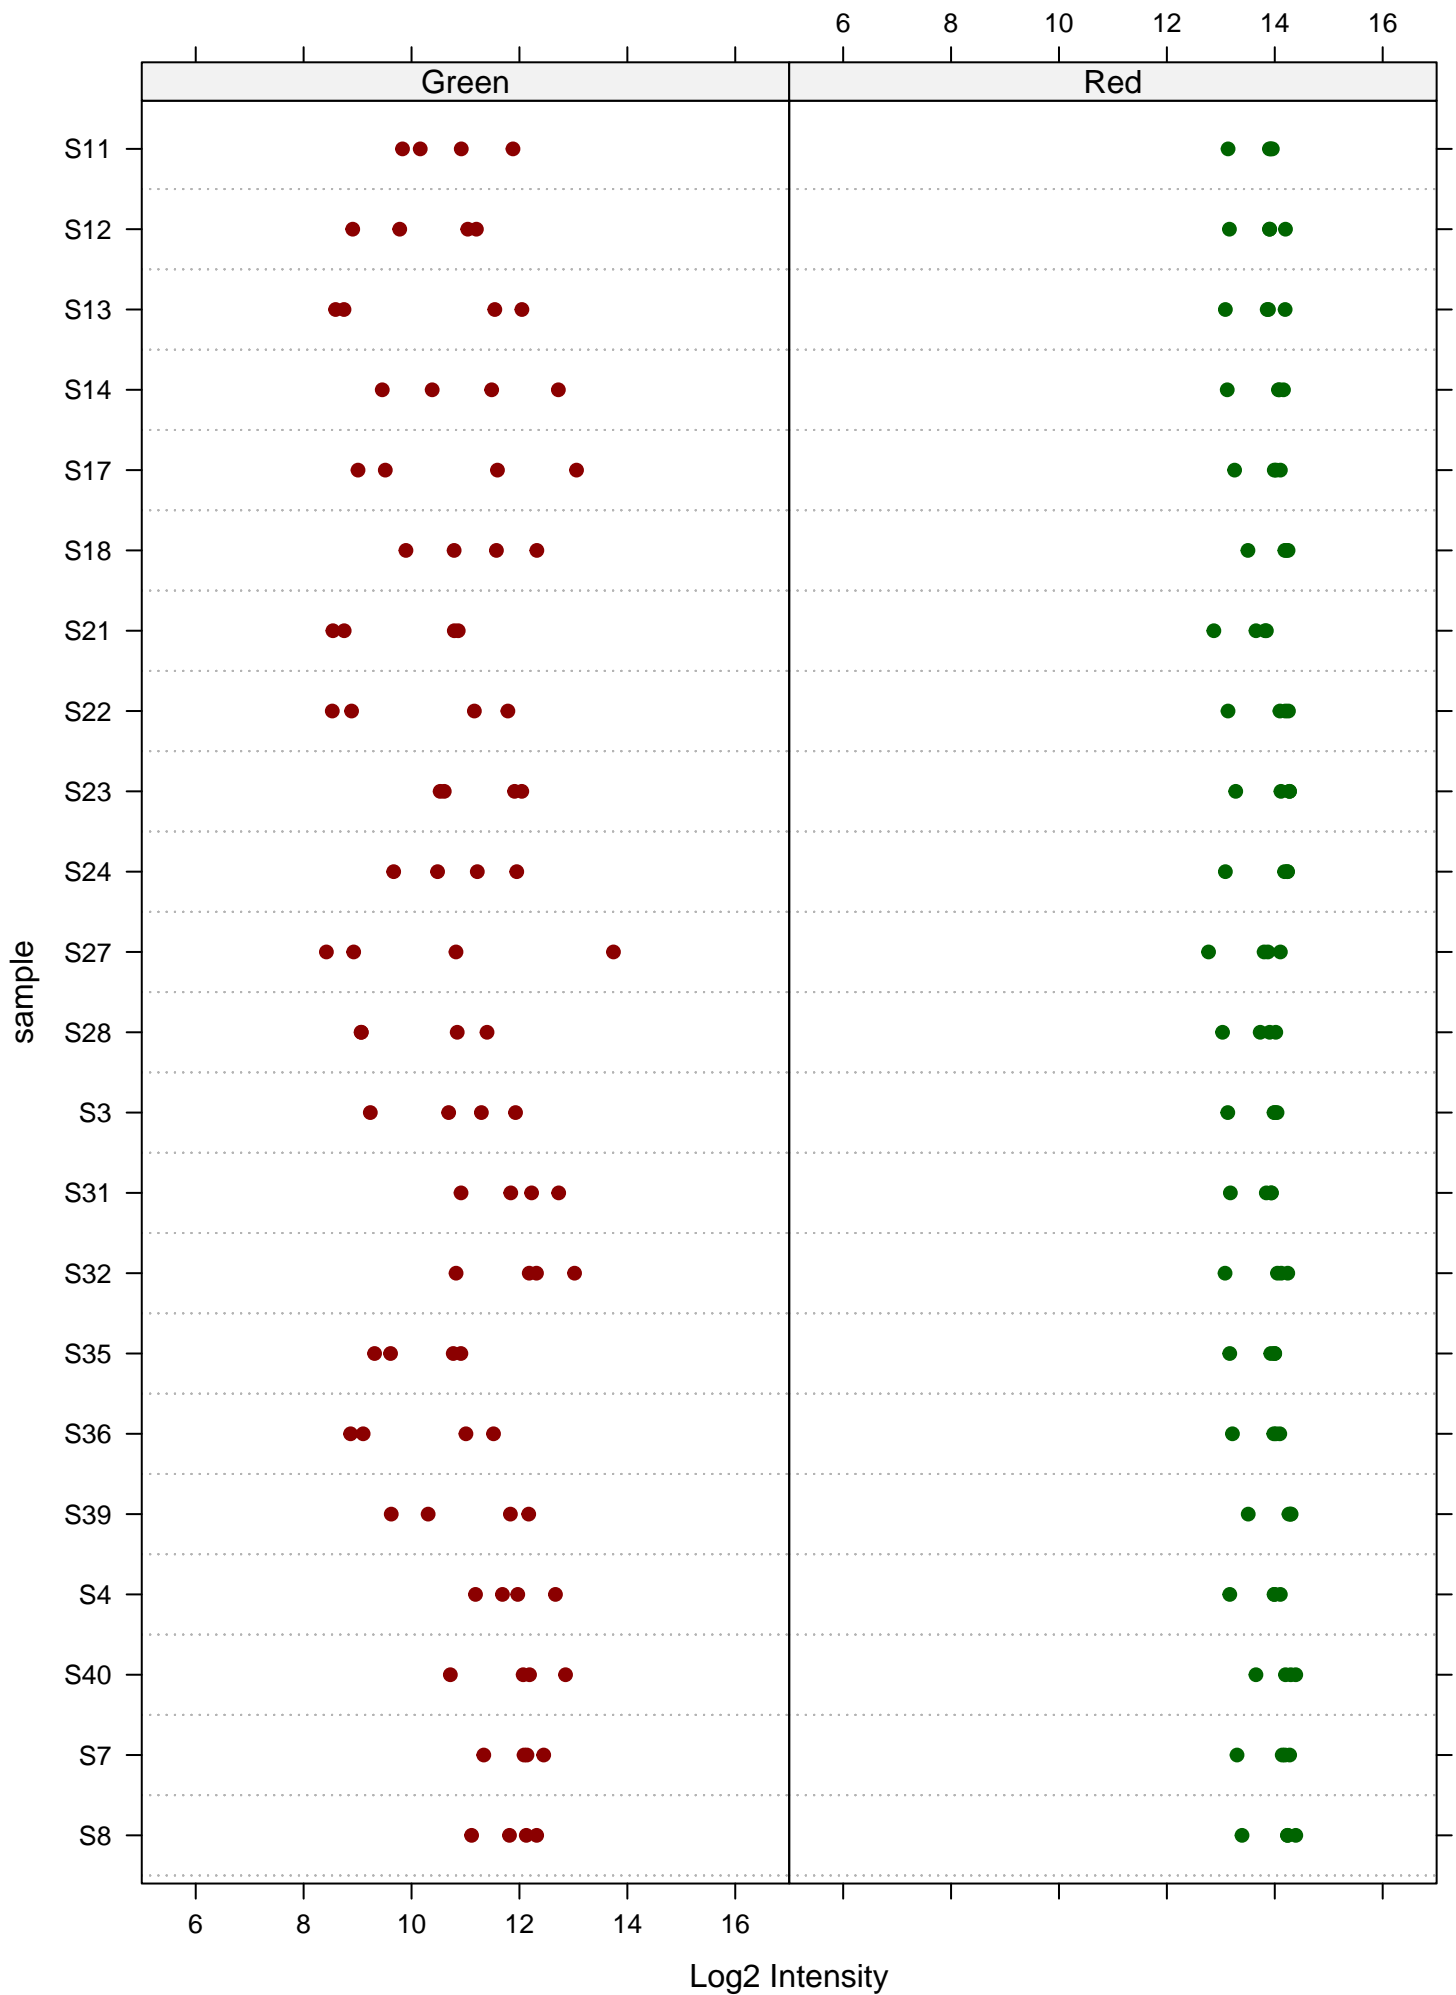

Beta

Beta

Control: BISULFITE CONVERSION I

Control: BISULFITE CONVERSION II

Control: EXTENSION

Control: HYBRIDIZATION

Control: NON-POLYMORPHIC

Control: SPECIFICITY I

Control: SPECIFICITY II

Control: TARGET REMOVAL