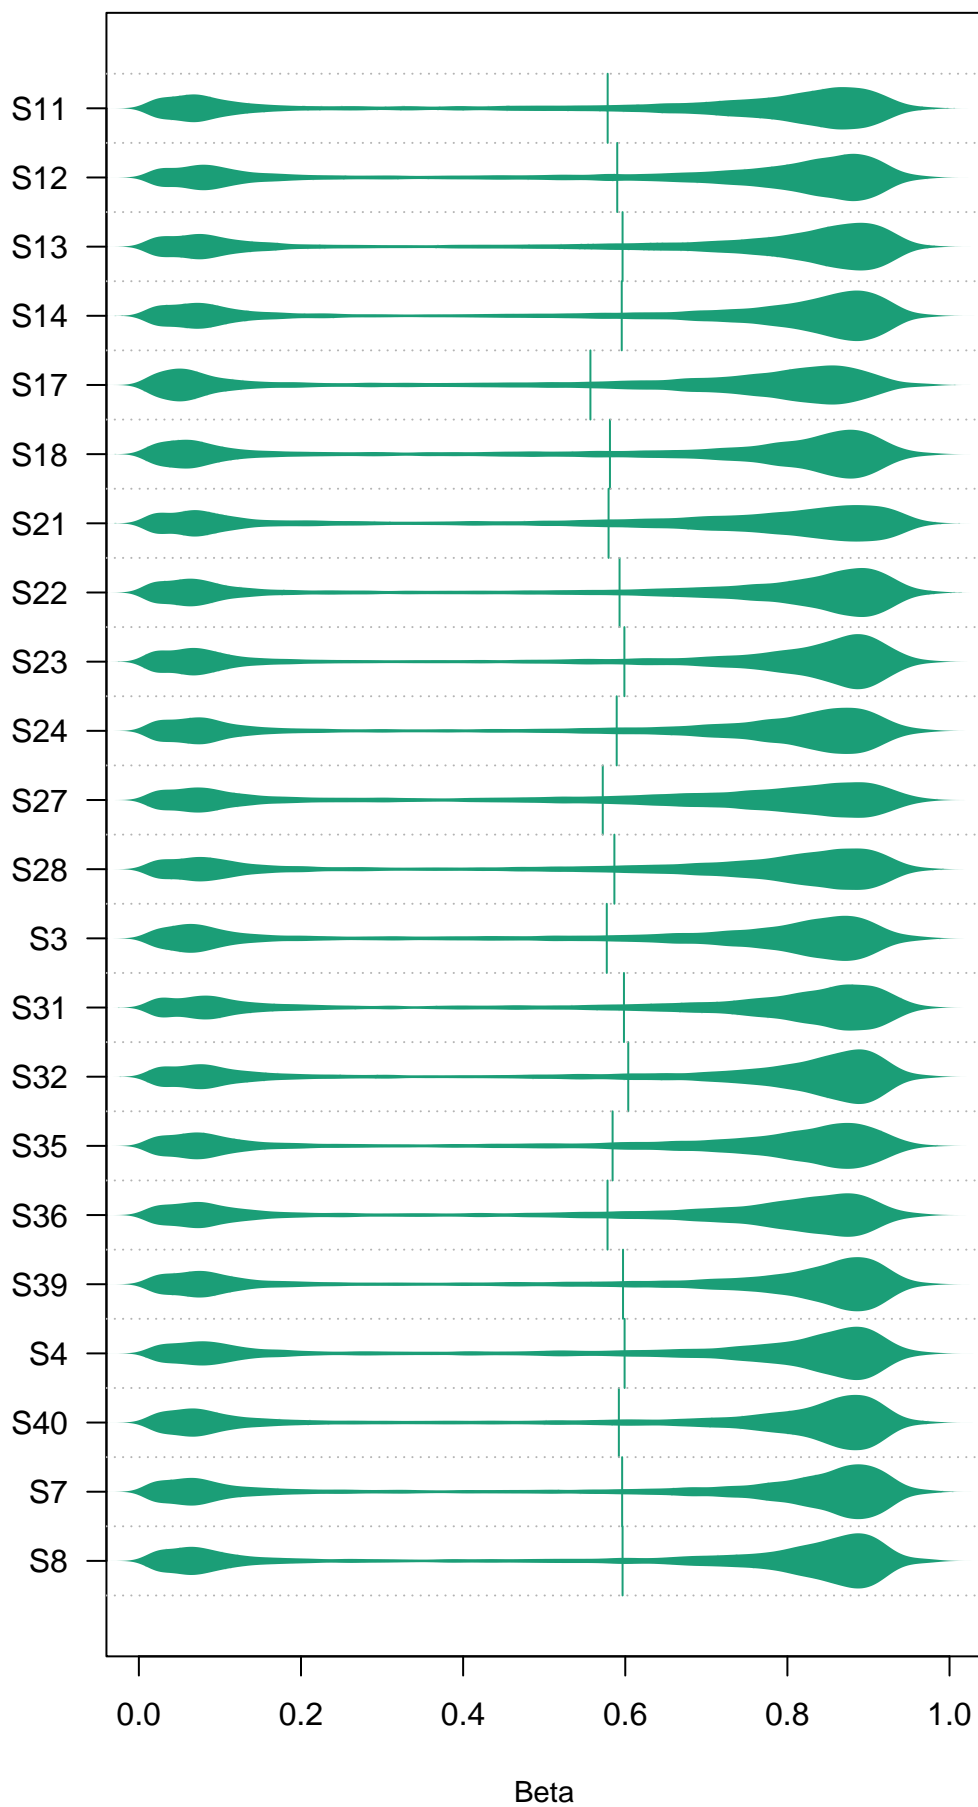

Beta

Beta

Control: BISULFITE CONVERSION I

Control: BISULFITE CONVERSION II

Control: EXTENSION

Control: HYBRIDIZATION

Control: NON-POLYMORPHIC

Control: SPECIFICITY I

Control: SPECIFICITY II

Control: TARGET REMOVAL