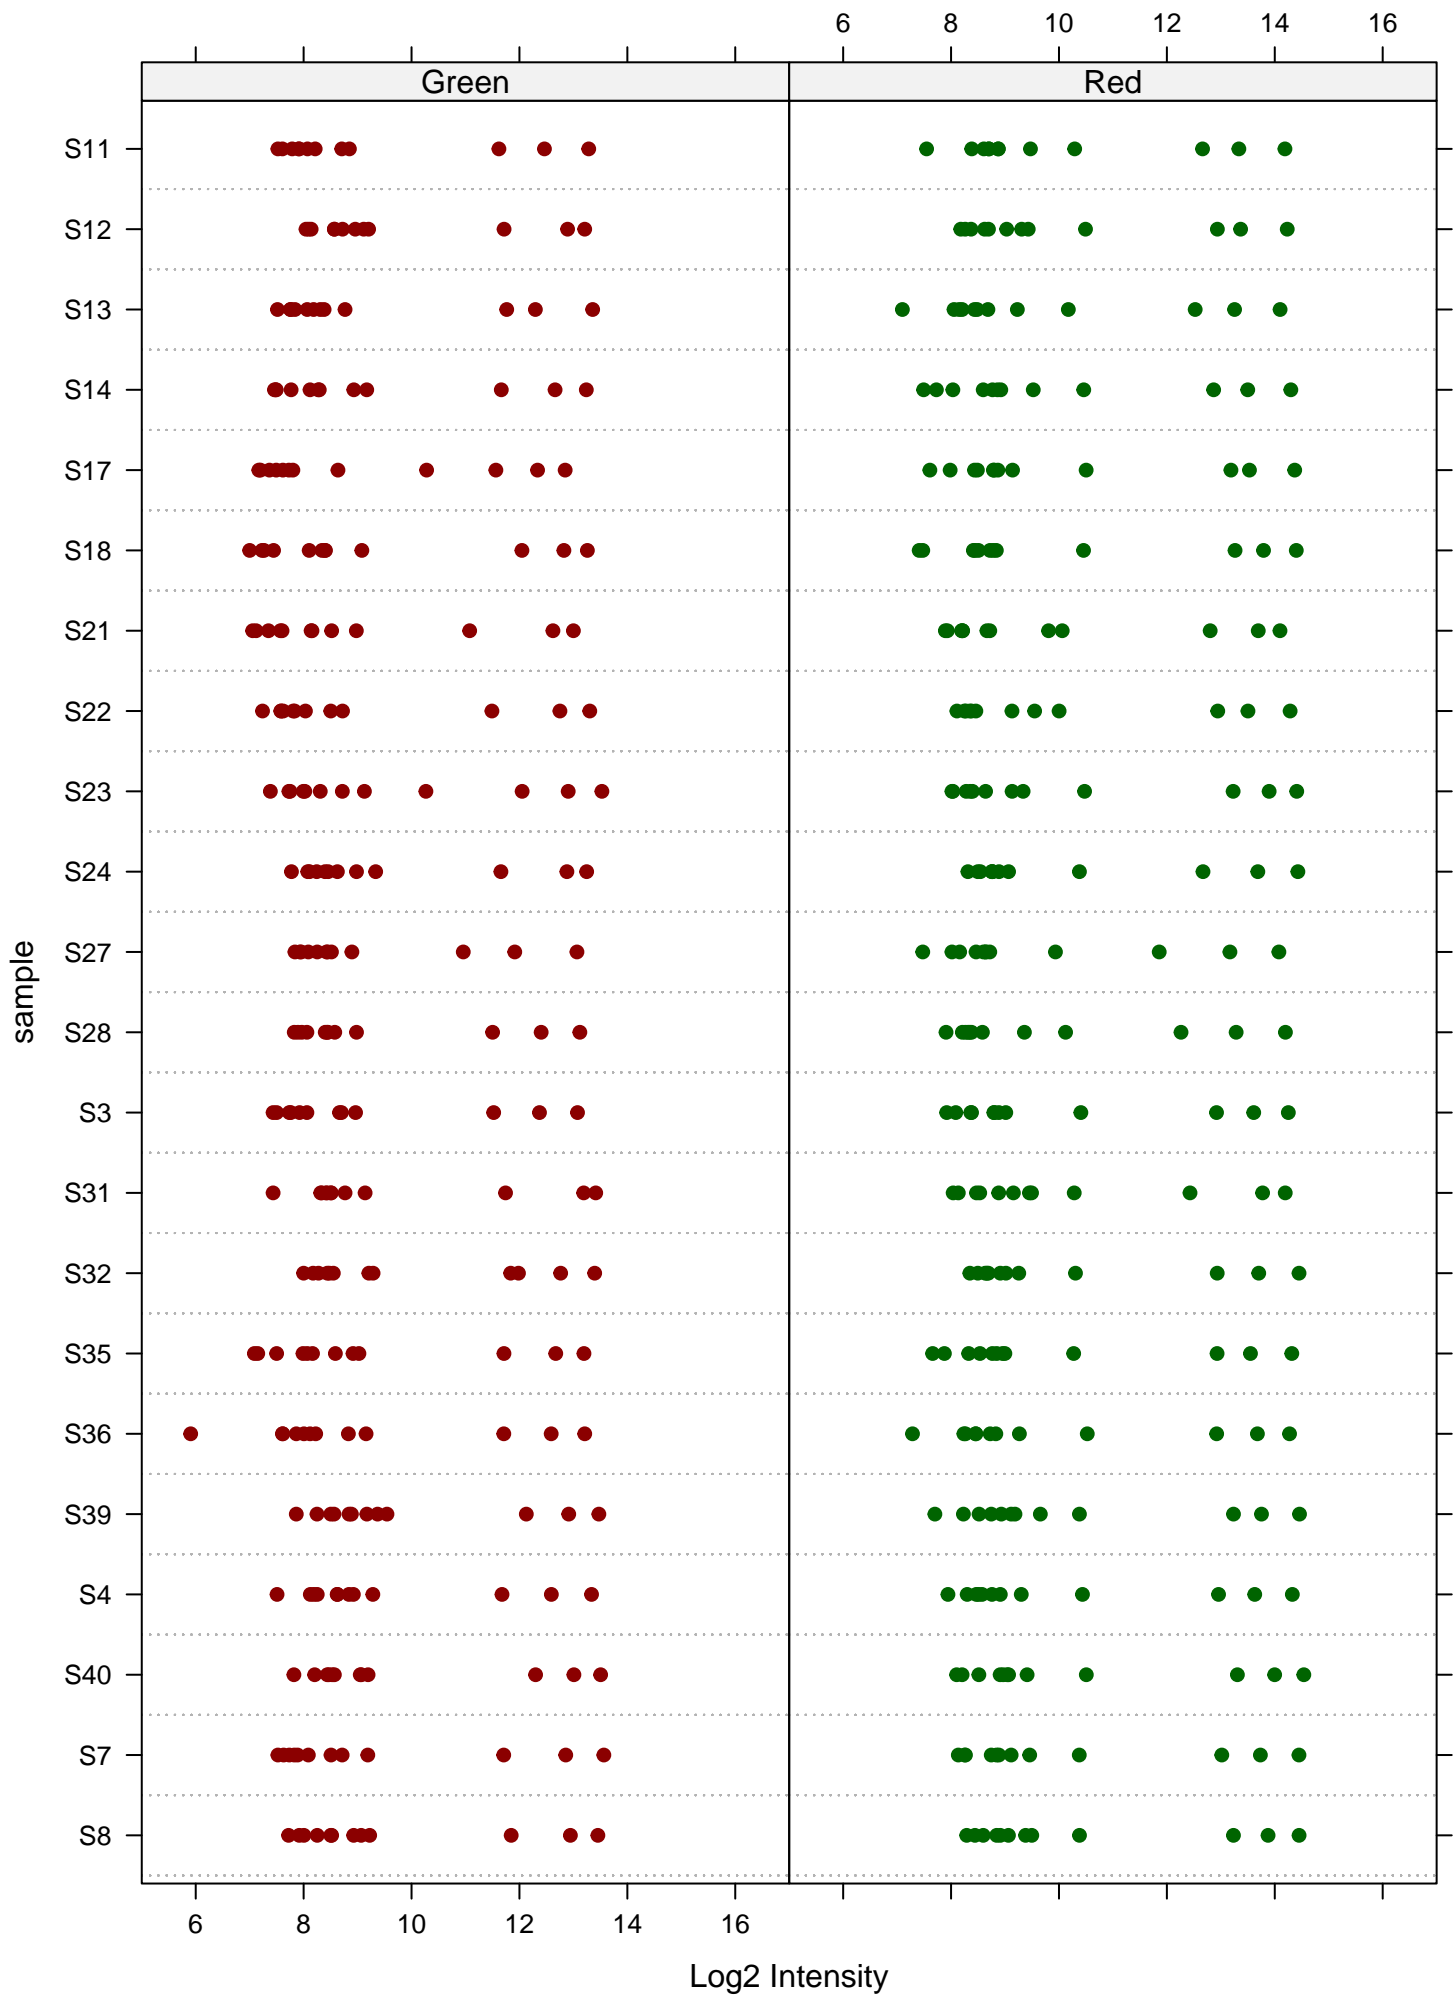

Beta

Beta

Control: BISULFITE CONVERSION I

Control: BISULFITE CONVERSION II

Control: EXTENSION

Control: HYBRIDIZATION

Control: NON-POLYMORPHIC

Control: SPECIFICITY I

Control: SPECIFICITY II

Control: TARGET REMOVAL