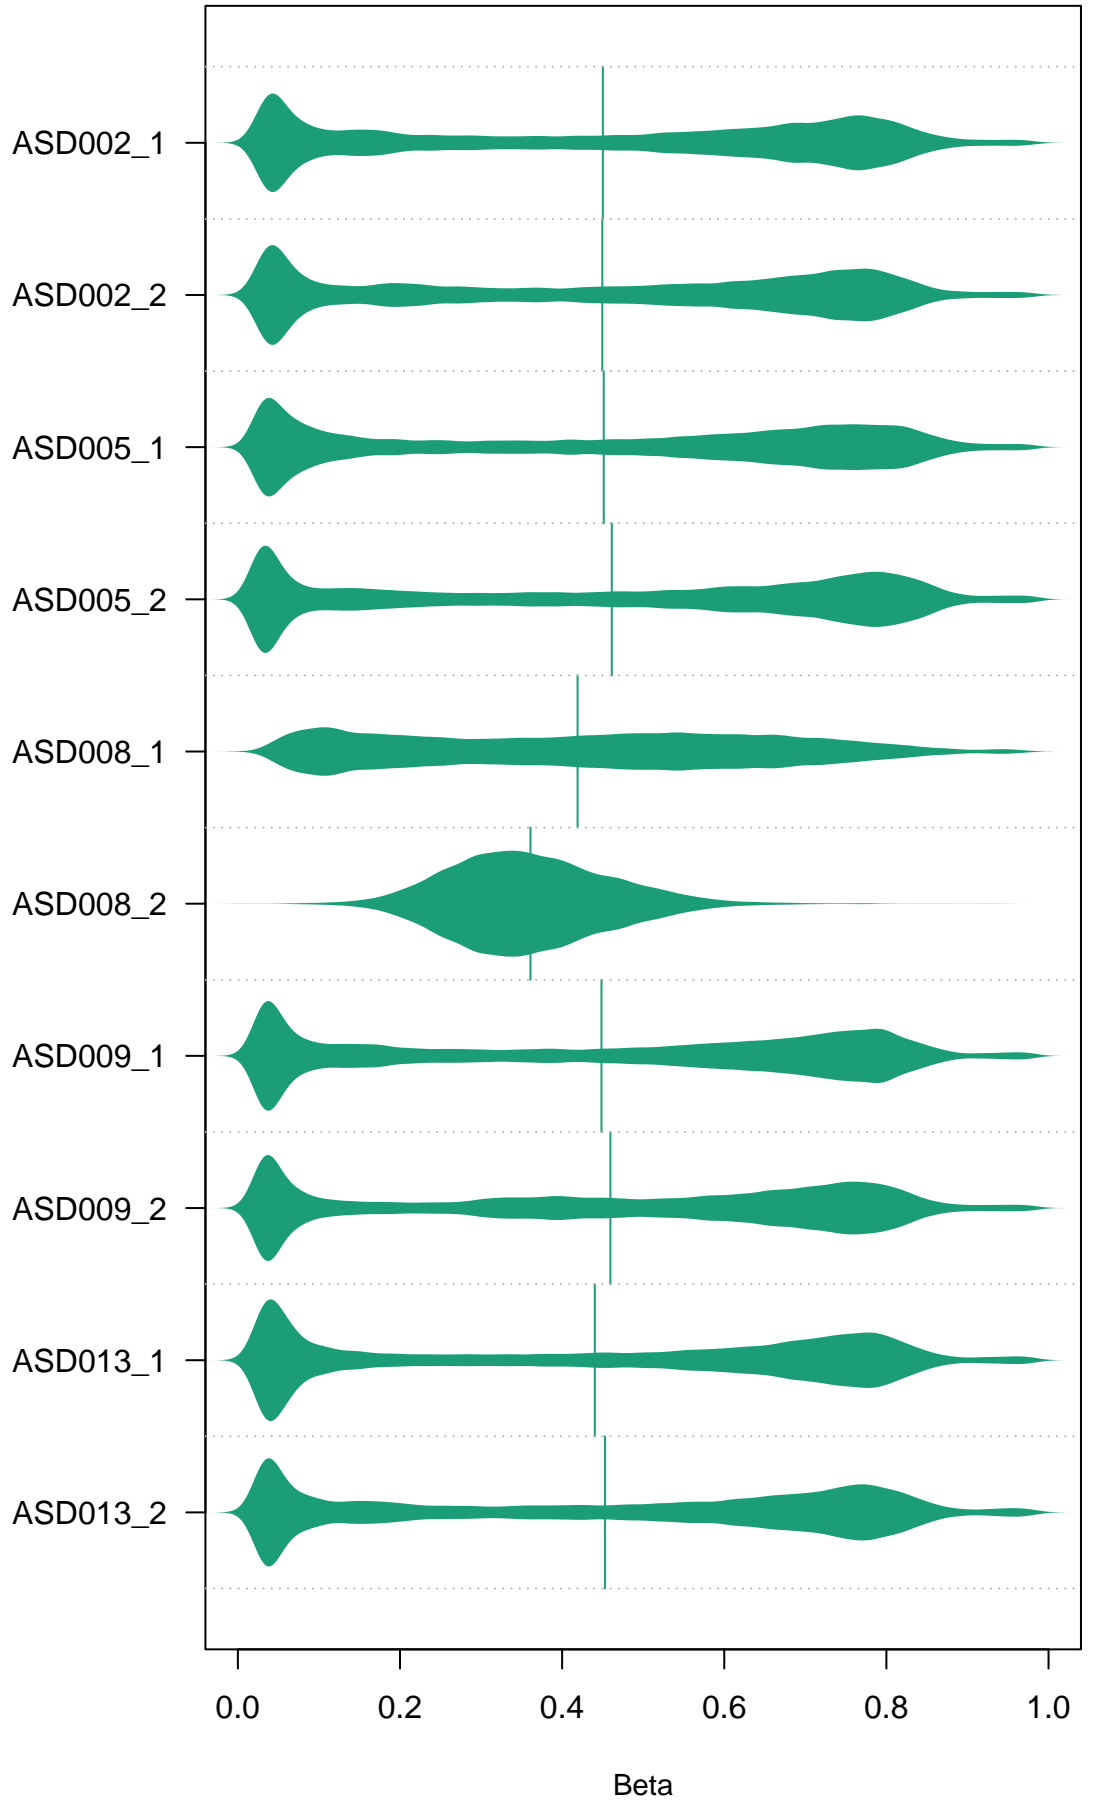

Beta

Beta

Control: BISULFITE CONVERSION I

Control: BISULFITE CONVERSION II

Control: EXTENSION

Control: HYBRIDIZATION

Control: NON-POLYMORPHIC

Control: SPECIFICITY I

Control: SPECIFICITY II

Control: TARGET REMOVAL