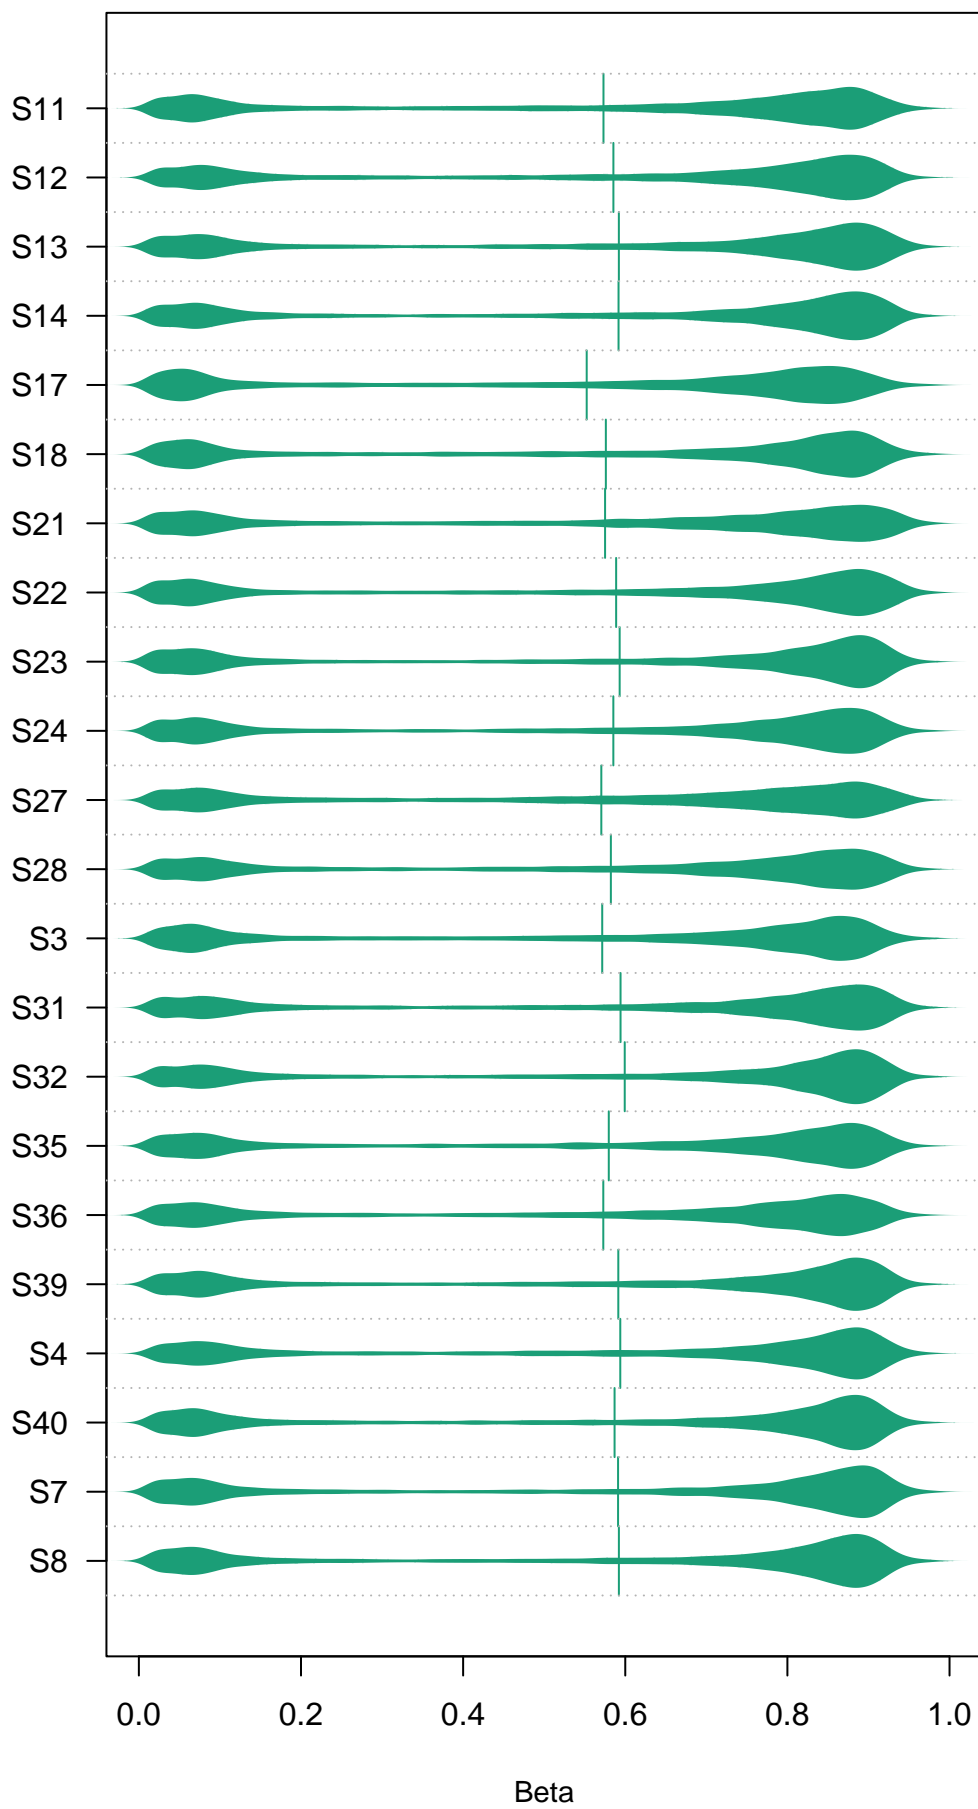

Beta

Beta

Control: BISULFITE CONVERSION I

Control: BISULFITE CONVERSION II

Control: EXTENSION

Control: HYBRIDIZATION

Control: NON-POLYMORPHIC

Control: SPECIFICITY I

Control: SPECIFICITY II

Control: TARGET REMOVAL