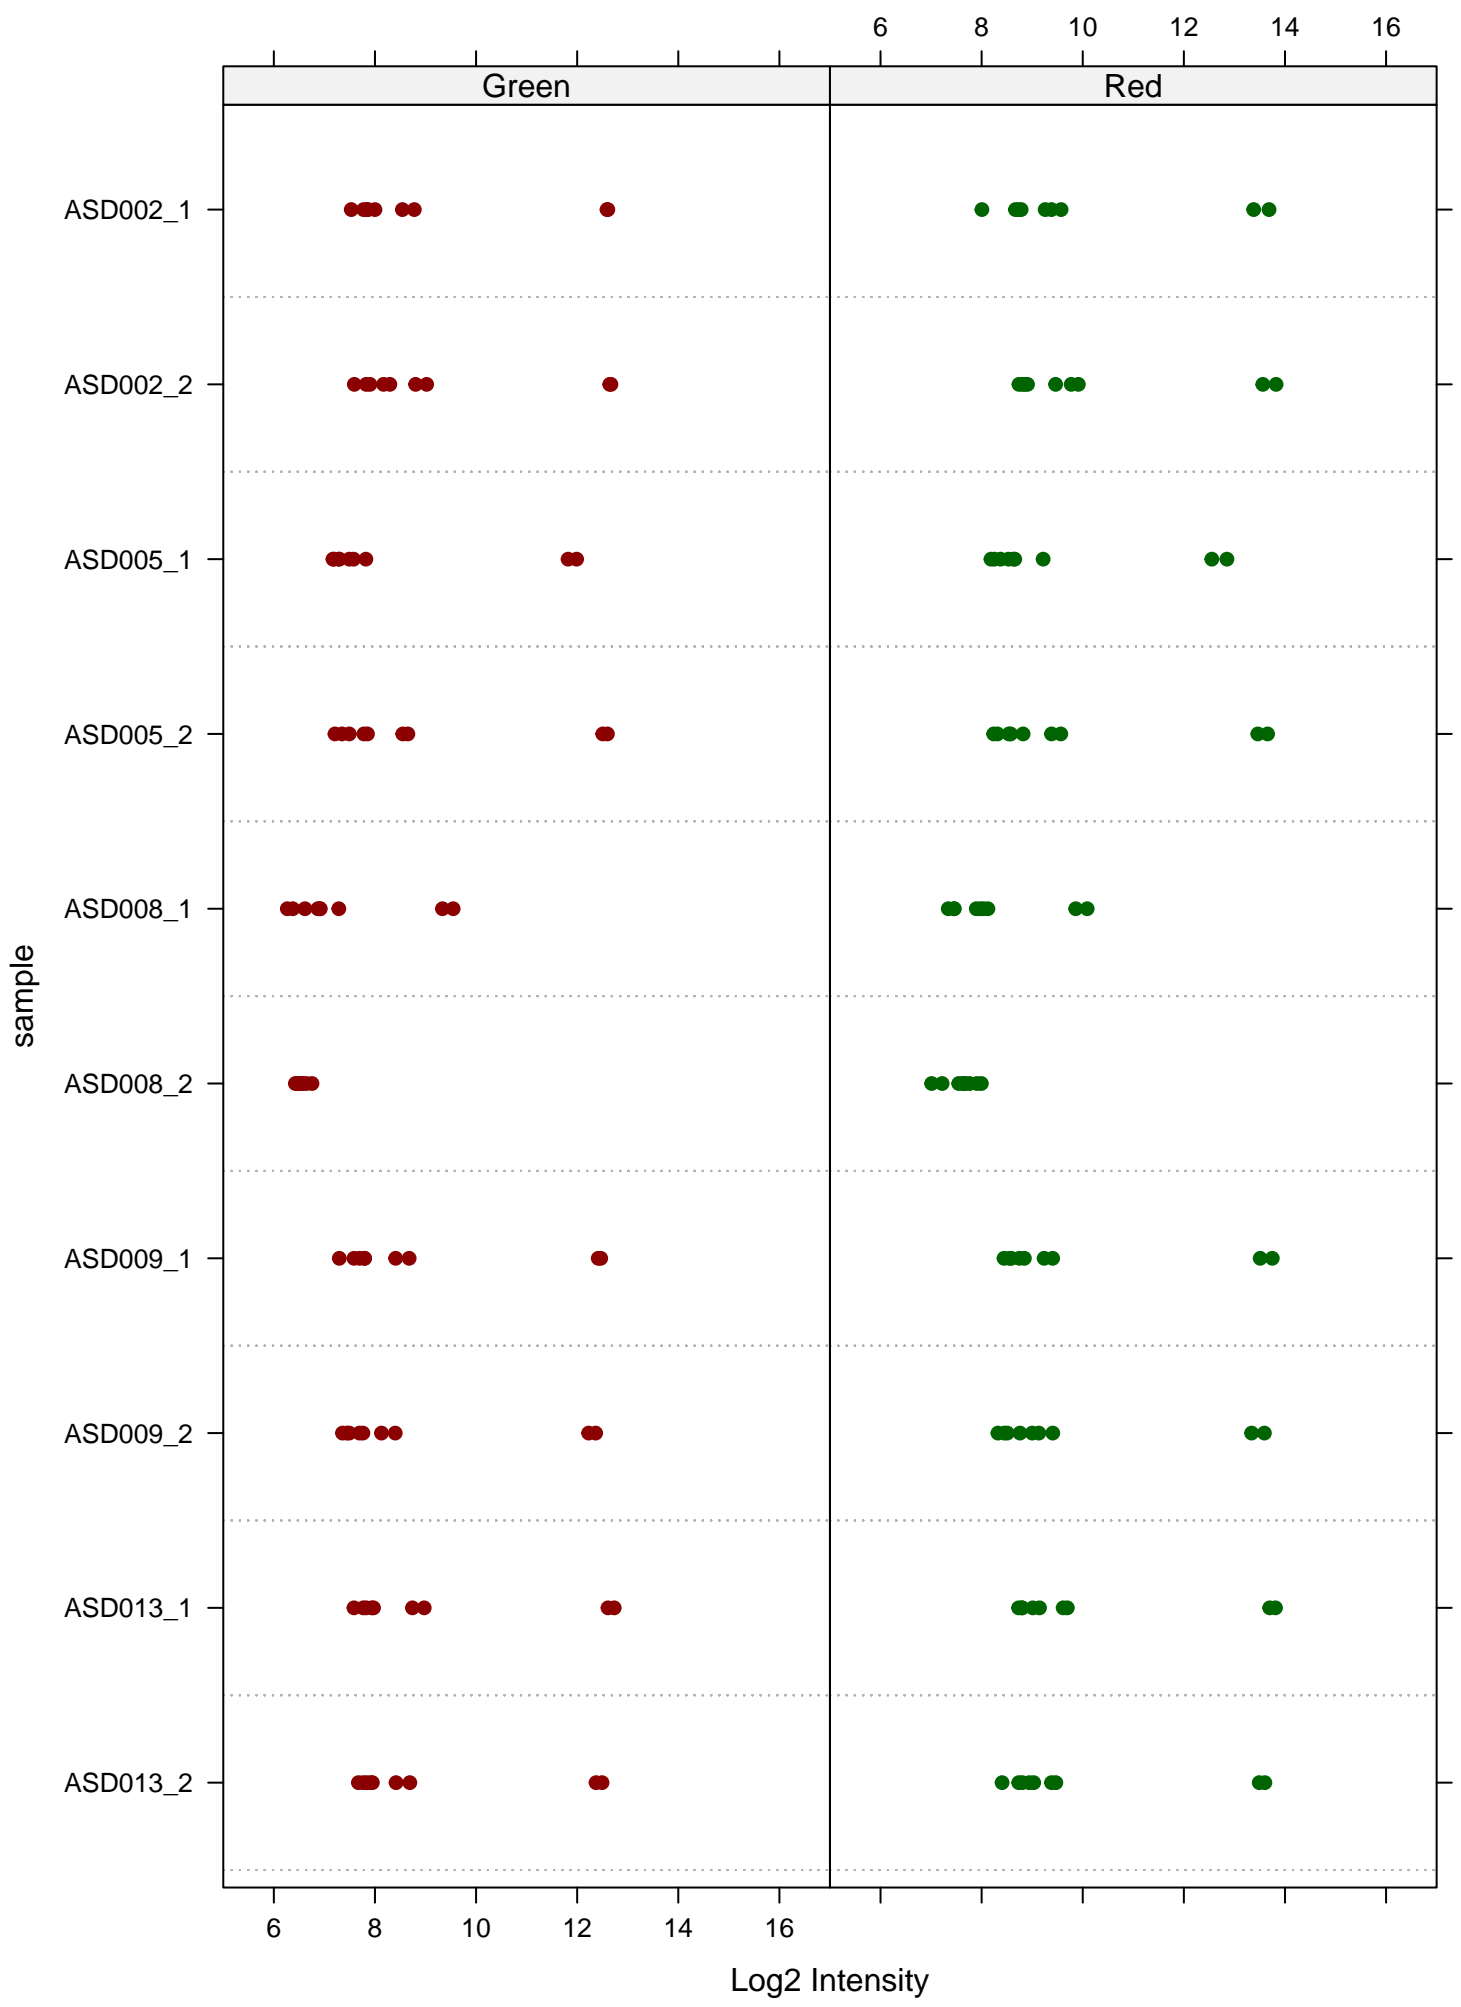

Beta

Beta

Control: BISULFITE CONVERSION I

Control: BISULFITE CONVERSION II

Control: EXTENSION

Control: HYBRIDIZATION

Control: NON-POLYMORPHIC

Control: SPECIFICITY I

Control: SPECIFICITY II

Control: TARGET REMOVAL