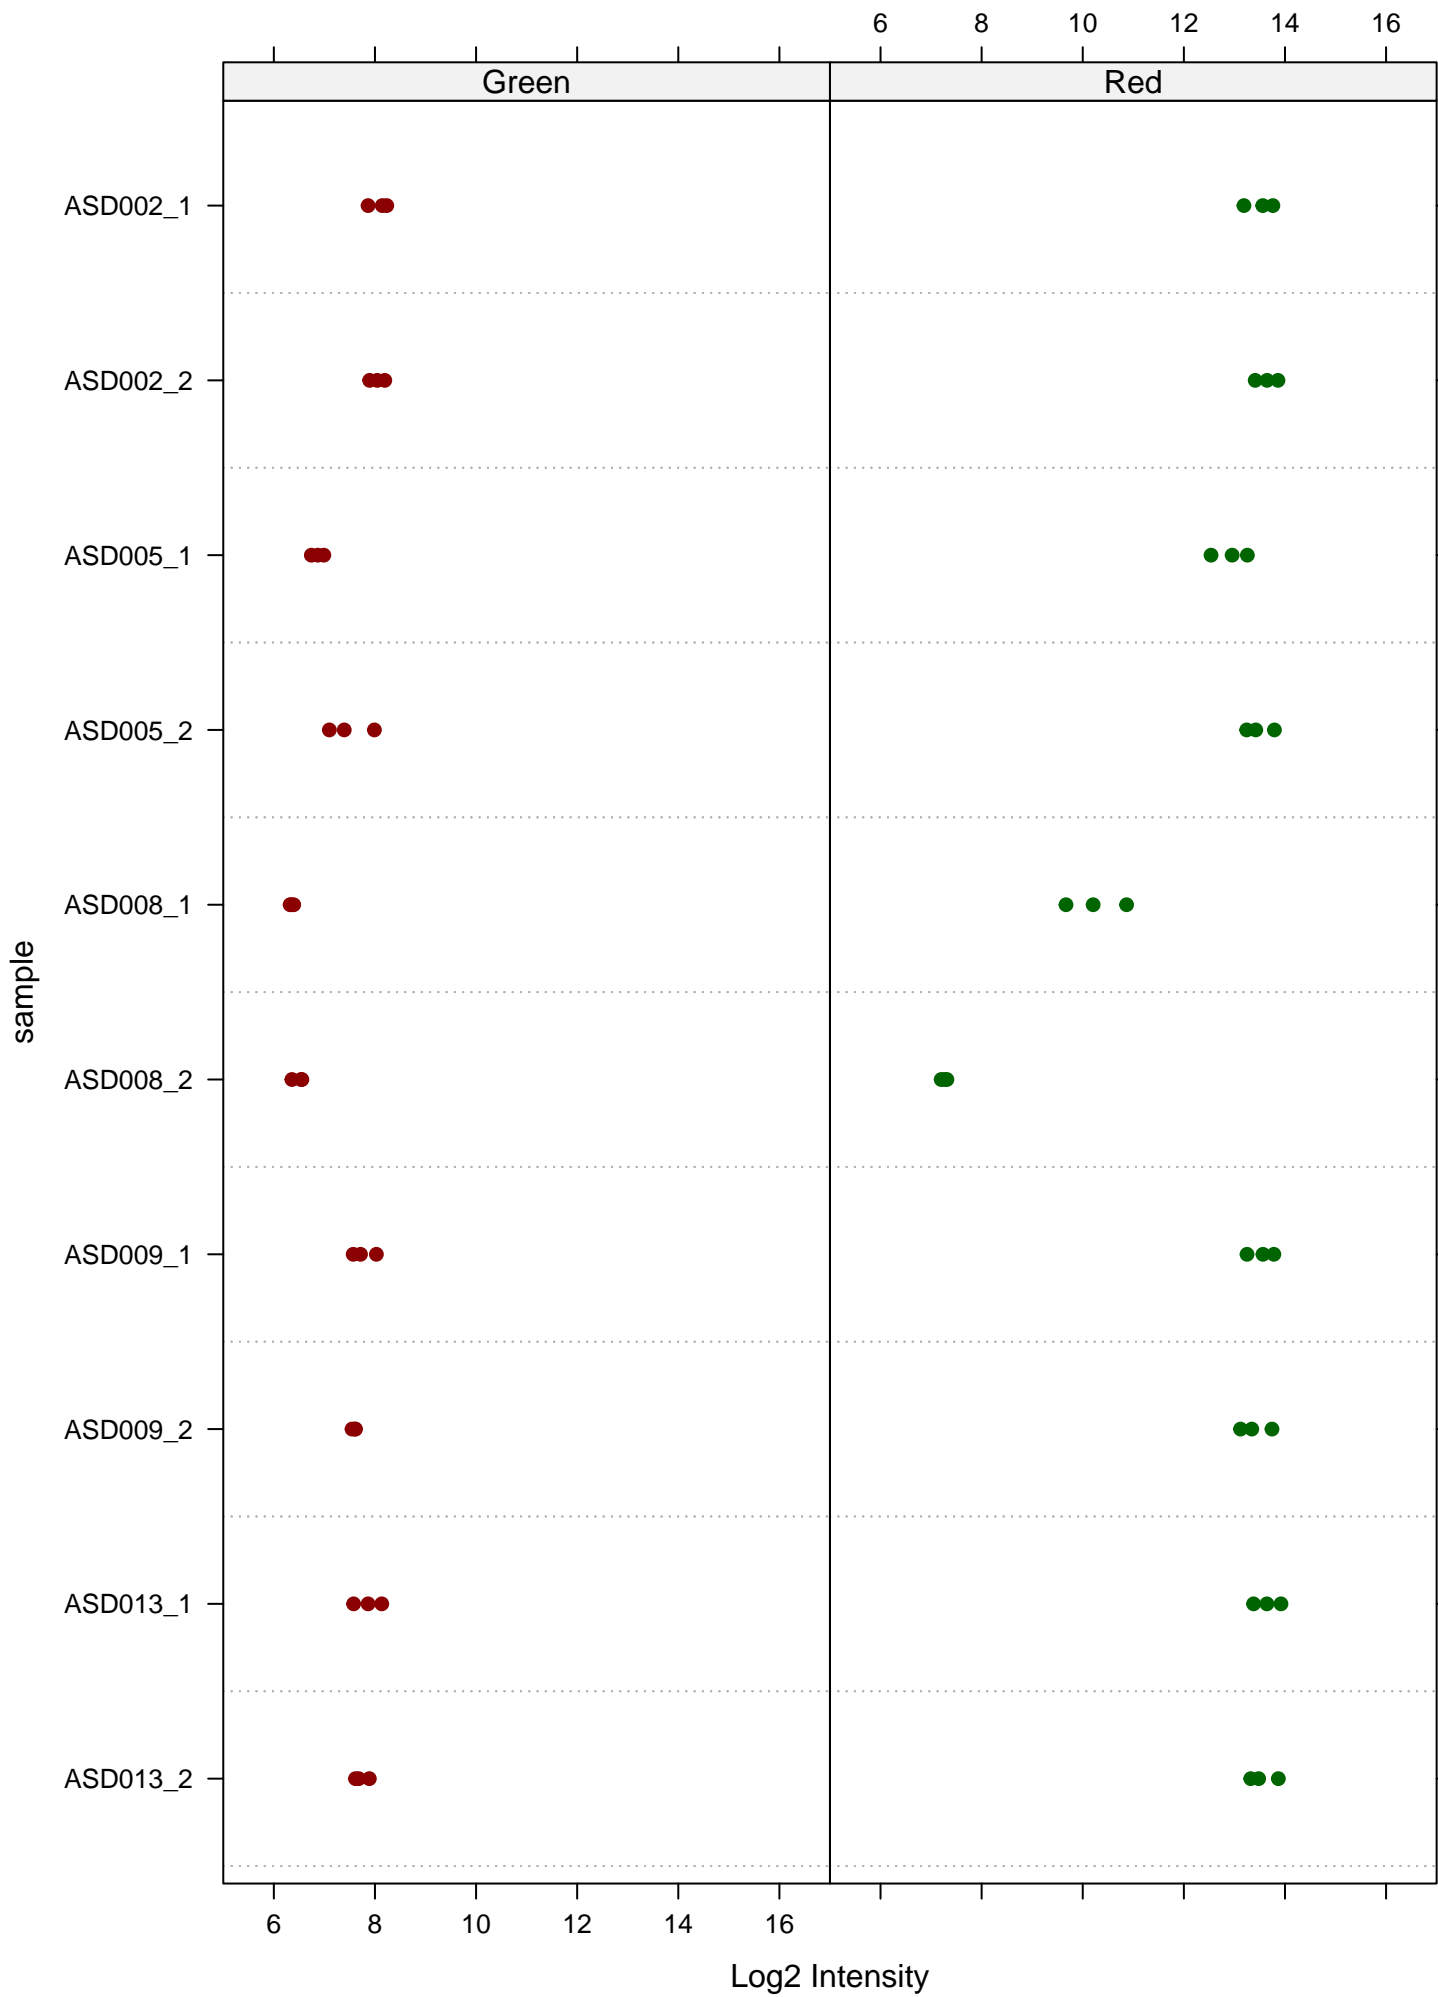

Beta

Beta

Control: BISULFITE CONVERSION I

Control: BISULFITE CONVERSION II

Control: EXTENSION

Control: HYBRIDIZATION

Control: NON-POLYMORPHIC

Control: SPECIFICITY I

Control: SPECIFICITY II

Control: TARGET REMOVAL