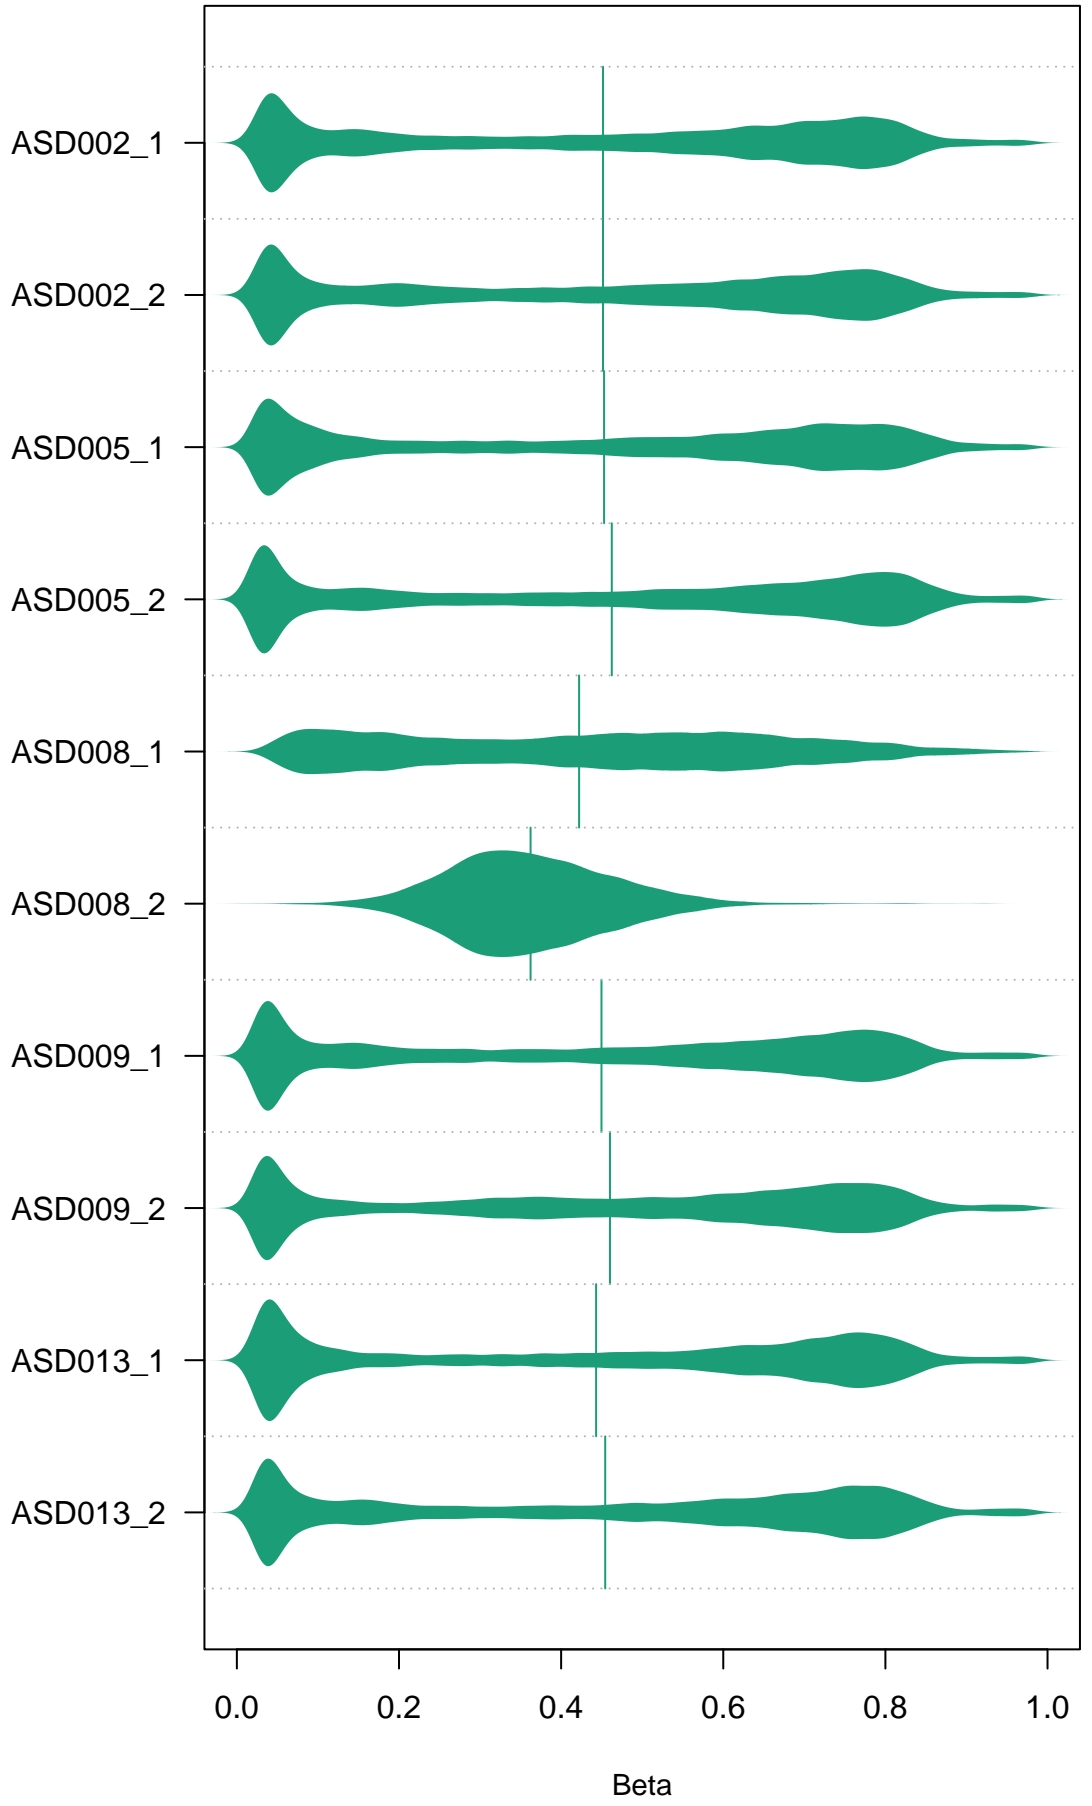

Beta

Beta

Control: BISULFITE CONVERSION I

Control: BISULFITE CONVERSION II

Control: EXTENSION

Control: HYBRIDIZATION

Control: NON-POLYMORPHIC

Control: SPECIFICITY I

Control: SPECIFICITY II

Control: TARGET REMOVAL